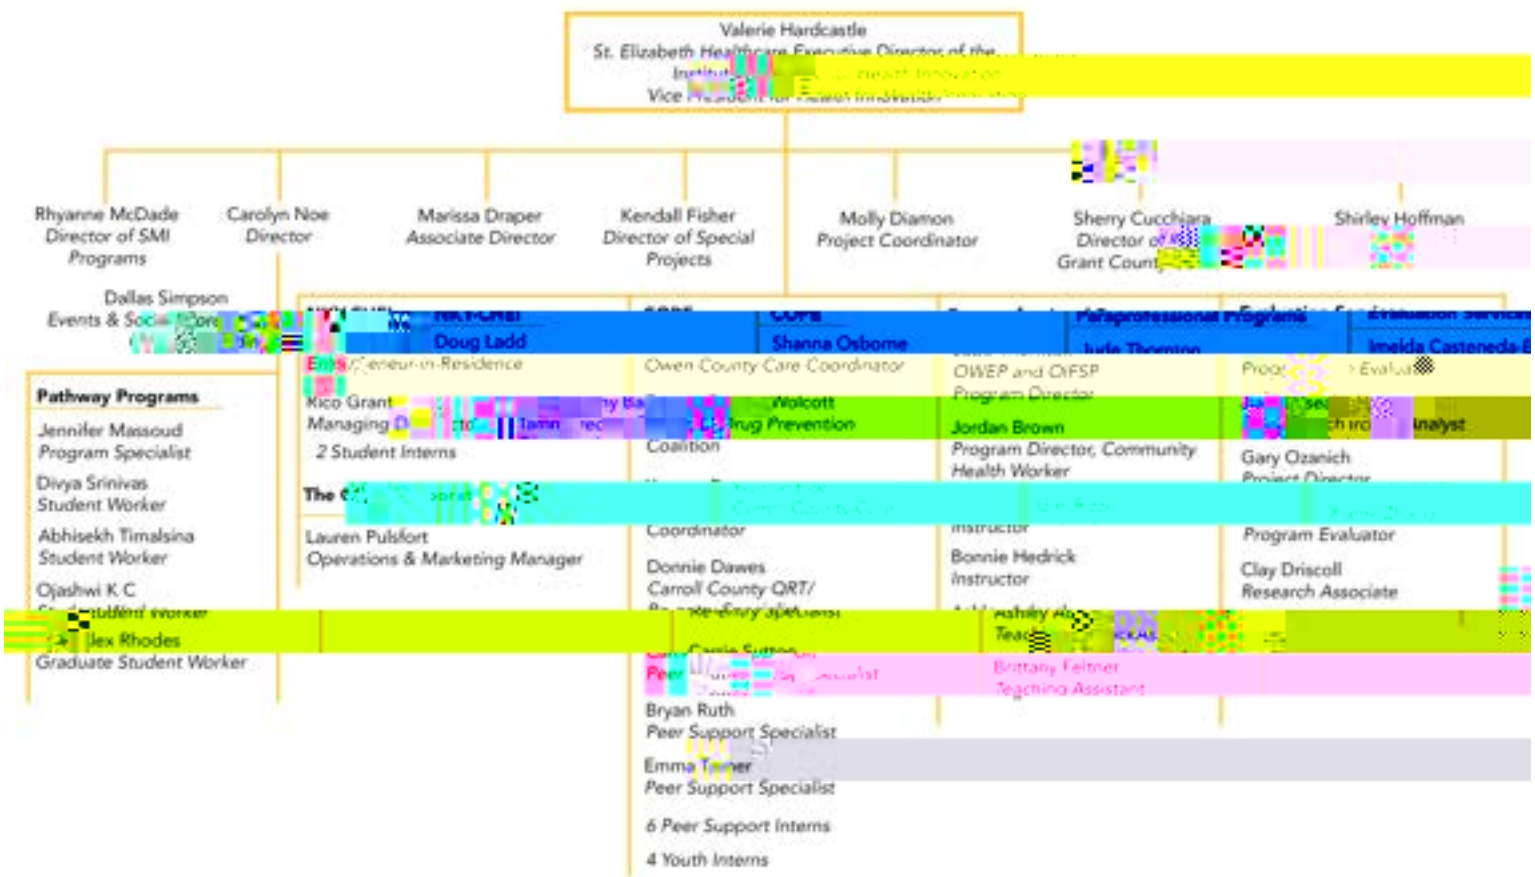

• ( )  
•

23

.48%

&

9 .20%

&

. 2%

23

91.5%

6.50%

2%

UNIVERSAL TELEHEALTH

UNIVERSITY SPECIALTY CERTIFICATE

, 2021-2023

IMPACTED FAMILY UNIT GAM (IF)

COMMUNITY HEALTH WORKER GAM

---

THE CAREER CENTER AT NKU

---

HEALTH SCIENCE BOOK CLUB

TEEN HEALTH SCIENCE CAFE

YOUTH HEALTH SCIENCE CAFE

FIELD TRIP

HEALTH SCIENCE SUMMER CAMP